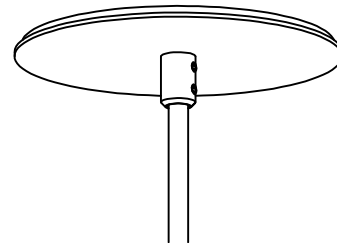

Example fixture number:

1593 - P - 12 - M - 30 - U - ID - S - SA - 19 - PC - CC

Stick M

PENDANT

The Stick M is used individually, in groupings with a custom canopy or attached to Arc fixture. Stick M provides functional illumination in the space. The fixture is designed for coordinated use in different environments establishing itself as a stylish decorative product and a technical architectural instrument.

Size
12 12" [305mm]
Custom

* 60mm diameter extruded aluminum cylinder
* 12" [305mm] long body

Stick M

PENDANT

SPECIFICATION SHEET

Stick M

INSTALLATION TYPE

Straight power cable with integral driver

CMOP-1-5 Standard - Supplied

Mounting Option Power 1-5
Octagon Box (By Others)
Installed in drywall, wood or concrete ceiling

Stick M

PENDANT

SPECIFICATION SHEET

Stick M

ALTERNATIVE MOUNTING OPTION

CMOP-2-5 Order Separately

Mounting Option Power 2-5
65mm Diameter Box (By Others)
Installed in drywall, wood or concrete ceiling

CMOP-3-5 Order Separately

Mounting Option Power 3-5
Suspension Assembly
Installed in drywall or wood ceiling