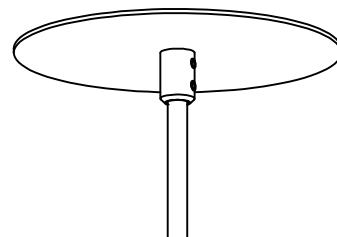

CMOP-1-5 Standard - Supplied

Mounting Option Power 1-5
Octagon Box (By Others)
Installed in drywall, wood or concrete ceiling