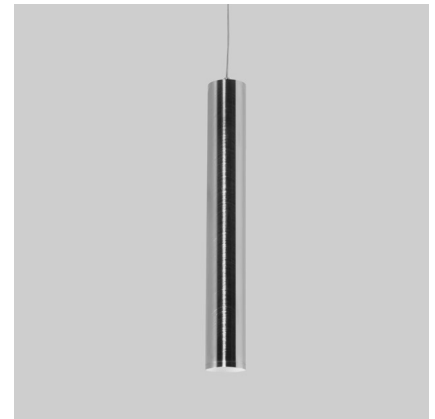

CC Clear insulated cable (standard)
WC White cable
BC Black cable

Notes

- 1 Nominal lumens value specified
- 2 Downlight LED module, constant current 18 Volt 500 mA - 8.4 W, 700 mA - 12.6 W
- 3 90+ CRI standard
- 4 Canopy finish matches housing
- 5 96" standard power cable length

Example fixture number:

1593 - P - 12 - M - 30 - U - ID - S - SA - 19 - PC - CC

Stick M

PENDANT

The Stick M is used individually, in groupings with a custom canopy or attached to Arc fixture. Stick M provides functional illumination in the space. The fixture is designed for coordinated use in different environments establishing itself as a stylish decorative product and a technical architectural instrument.