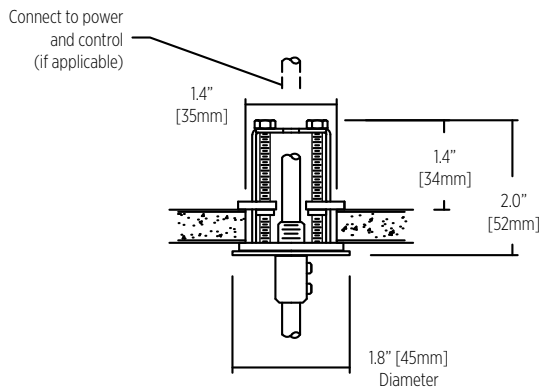

Size
12 12" [305mm]
Custom

* 60mm diameter extruded aluminum cylinder
* 12" [305mm] long body

Stick M

PENDANT

SPECIFICATION SHEET

Stick M

INSTALLATION TYPE

Straight power cable with integral driver

CMOP-1-5 Standard - Supplied

Mounting Option Power 1-5
Octagon Box (By Others)
Installed in drywall, wood or concrete ceiling

Stick M

PENDANT

SPECIFICATION SHEET

Stick M

ALTERNATIVE MOUNTING OPTION

CMOP-2-5 Order Separately

Mounting Option Power 2-5
65mm Diameter Box (By Others)
Installed in drywall, wood or concrete ceiling

CMOP-3-5 Order Separately

Mounting Option Power 3-5
Suspension Assembly
Installed in drywall or wood ceiling