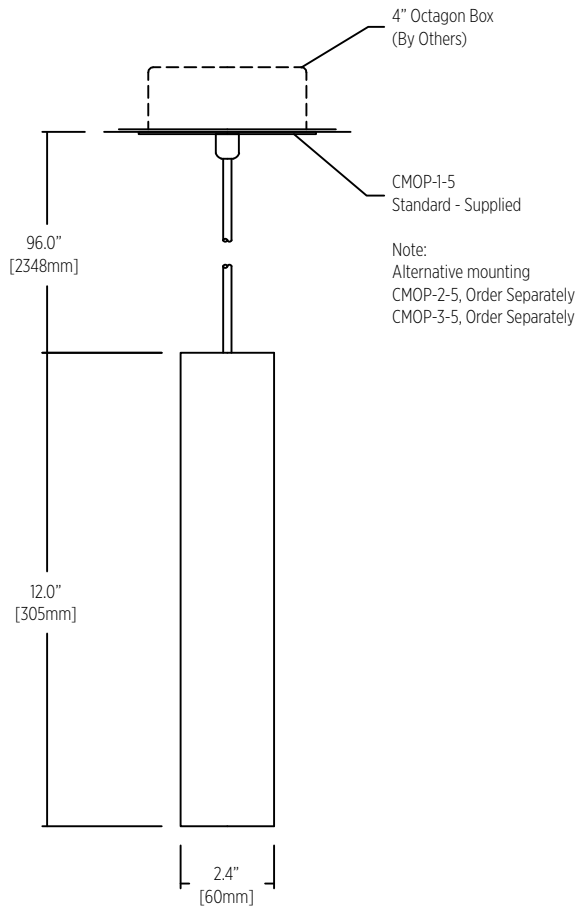

CC Clear insulated cable (standard)
WC White cable
BC Black cable

Notes

- 1 Nominal lumens value specified
- 2 Downlight LED module, constant current 18 Volt 500 mA - 8.4 W, 700 mA - 12.6 W
- 3 90+ CRI standard
- 4 Canopy finish matches housing
- 5 96" standard power cable length

Example fixture number:

1593 - P - 12 - M - 30 - U - ID - S - SA - 19 - PC - CC

Stick M

PENDANT

The Stick M is used individually, in groupings with a custom canopy or attached to Arc fixture. Stick M provides functional illumination in the space. The fixture is designed for coordinated use in different environments establishing itself as a stylish decorative product and a technical architectural instrument.

Size
12 12" [305mm]
Custom

* 60mm diameter extruded aluminum cylinder
* 12" [305mm] long body

Stick M

PENDANT

SPECIFICATION SHEET

Stick M

INSTALLATION TYPE

Straight power cable with integral driver