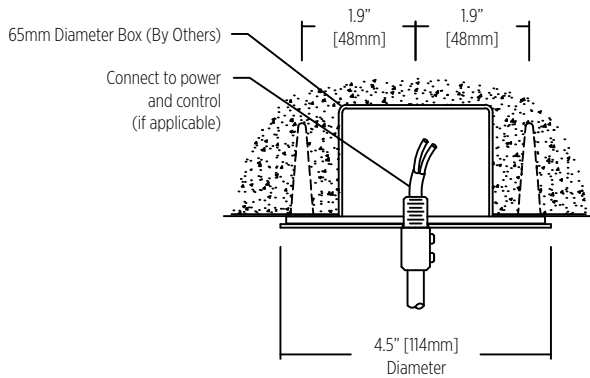

Size
12 12" [305mm]
Custom

* 60mm diameter extruded aluminum cylinder
* 12" [305mm] long body

Stick M

PENDANT

SPECIFICATION SHEET

Stick M

INSTALLATION TYPE

Straight power cable with integral driver

CMOP-1-5 Standard - Supplied

Mounting Option Power 1-5
Octagon Box (By Others)
Installed in drywall, wood or concrete ceiling

Stick M

PENDANT

SPECIFICATION SHEET

Stick M

ALTERNATIVE MOUNTING OPTION

CMOP-2-5 Order Separately