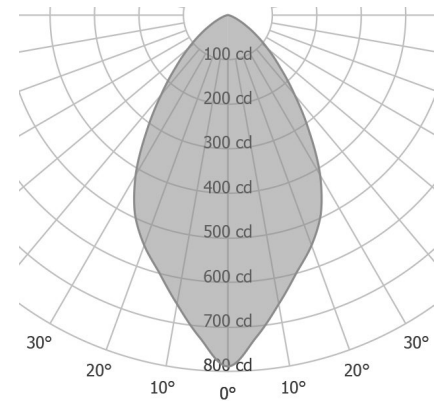

Example fixture number:

1593 - P - 12 - M - 30 - U - ID - S - SA - 19 - PC - CC