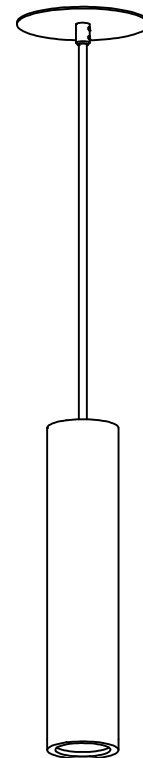

Stick M

PENDANT

SPECIFICATION SHEET

Stick M

Model 1593

Type

P Pendant

Size

12 12.0" [305mm]
Custom

Wattage^{1,2}

M 8.4W (1310lm)
H 12.6W (1710lm)

Color Temp³

30 3000
35 3500
40 4000

Voltage

U 120/277 Volt
1 120 Volt (DFPN only – see section Control)

Driver

CC Clear insulated cable (standard)
WC White cable
BC Black cable

Notes

- 1 Nominal lumens value specified
- 2 Downlight LED module, constant current 18 Volt 500 mA - 8.4 W, 700 mA - 12.6 W
- 3 90+ CRI standard
- 4 Canopy finish matches housing
- 5 96" standard power cable length

Size
12 12" [305mm]
Custom

* 60mm diameter extruded aluminum cylinder
* 12" [305mm] long body

Stick M

PENDANT

SPECIFICATION SHEET

Stick M

INSTALLATION TYPE

Straight power cable with integral driver