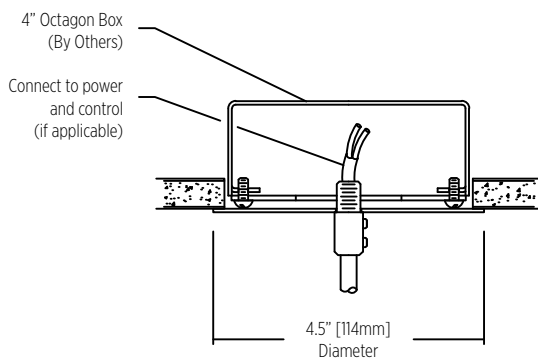

CMOP-1-5 Standard - Supplied

Mounting Option Power 1-5
Octagon Box (By Others)
Installed in drywall, wood or concrete ceiling